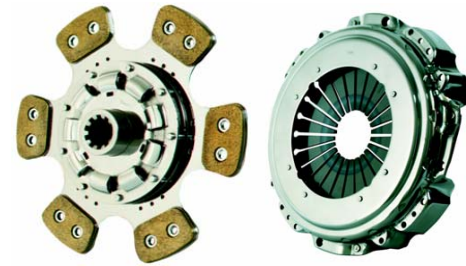

Enabling a better automotive world

Clutch Related Products

A Full Offering of Clutch Products for a Wide Range of Vehicles From Small Cars to Class 8 Trucks

Standard Clutch Kits

Conversion Clutch Kits

MD/HD Truck Clutch Kits

Performance Clutch Kits

Flywheels

Hydraulics

OE Engineered... Aftermarket Delivered
The Winning Combination of Quality and Performance

www.valeoclutches.com

(888) 71-VALEO

valeo added™